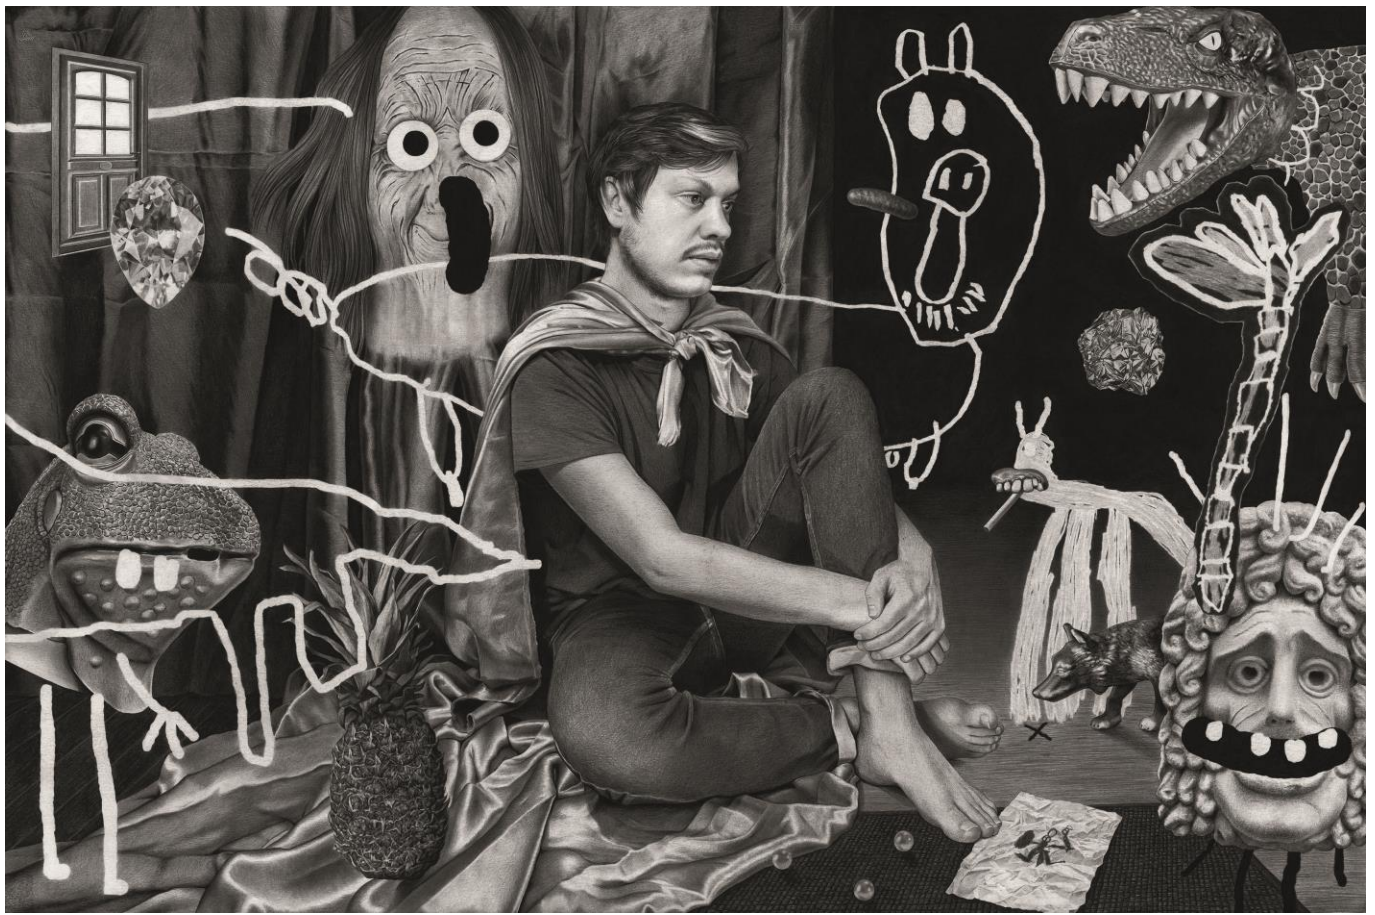

Art Antwerp 2023

14 – 17.12.2023

Lockdown, 2020-2021, 80x120cm, graphite et fusain sur papier / graphite and charcoal on paper

Pig, 2021, 80x120cm, graphite et fusain sur papier / graphite and charcoal on paper

Odalisque, 2020-2022, 80x120cm, graphite et fusain sur papier / graphite and charcoal on paper

Dogs, 2023, 70x100cm, graphite et fusain sur papier / graphite and charcoal on paper

Horse, 2023, 70x100cm, graphite et fusain sur papier / graphite and charcoal on paper

Bread, 2023, 40x30cm, graphite et fusain sur papier / graphite and charcoal on paper

Piggy, 2023, 40x30cm, graphite et fusain sur papier / graphite and charcoal on paper

Sheperd, 2023, 40x30cm, graphite et fusain sur papier / graphite and charcoal on paper