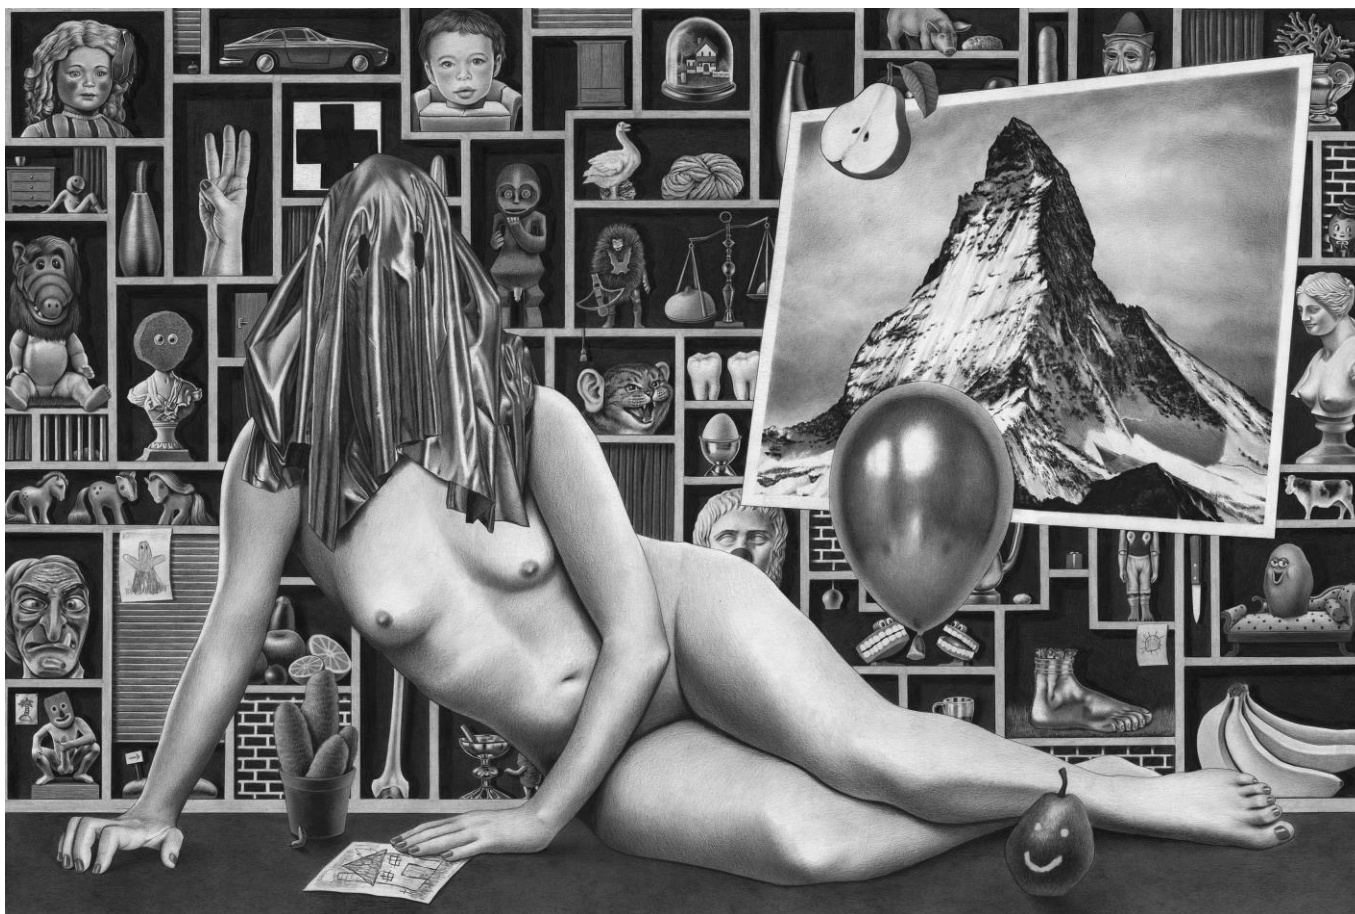

Art Antwerp 2023

14 – 17.12.2023

Lockdown, 2020-2021, 80x120cm, graphite et fusain sur papier / graphite and charcoal on paper

Pig, 2021, 80x120cm, graphite et fusain sur papier / graphite and charcoal on paper

Odalisque, 2020-2022, 80x120cm, graphite et fusain sur papier / graphite and charcoal on paper

Dogs, 2023, 70x100cm, graphite et fusain sur papier / graphite and charcoal on paper

Horse, 2023, 70x100cm, graphite et fusain sur papier / graphite and charcoal on paper