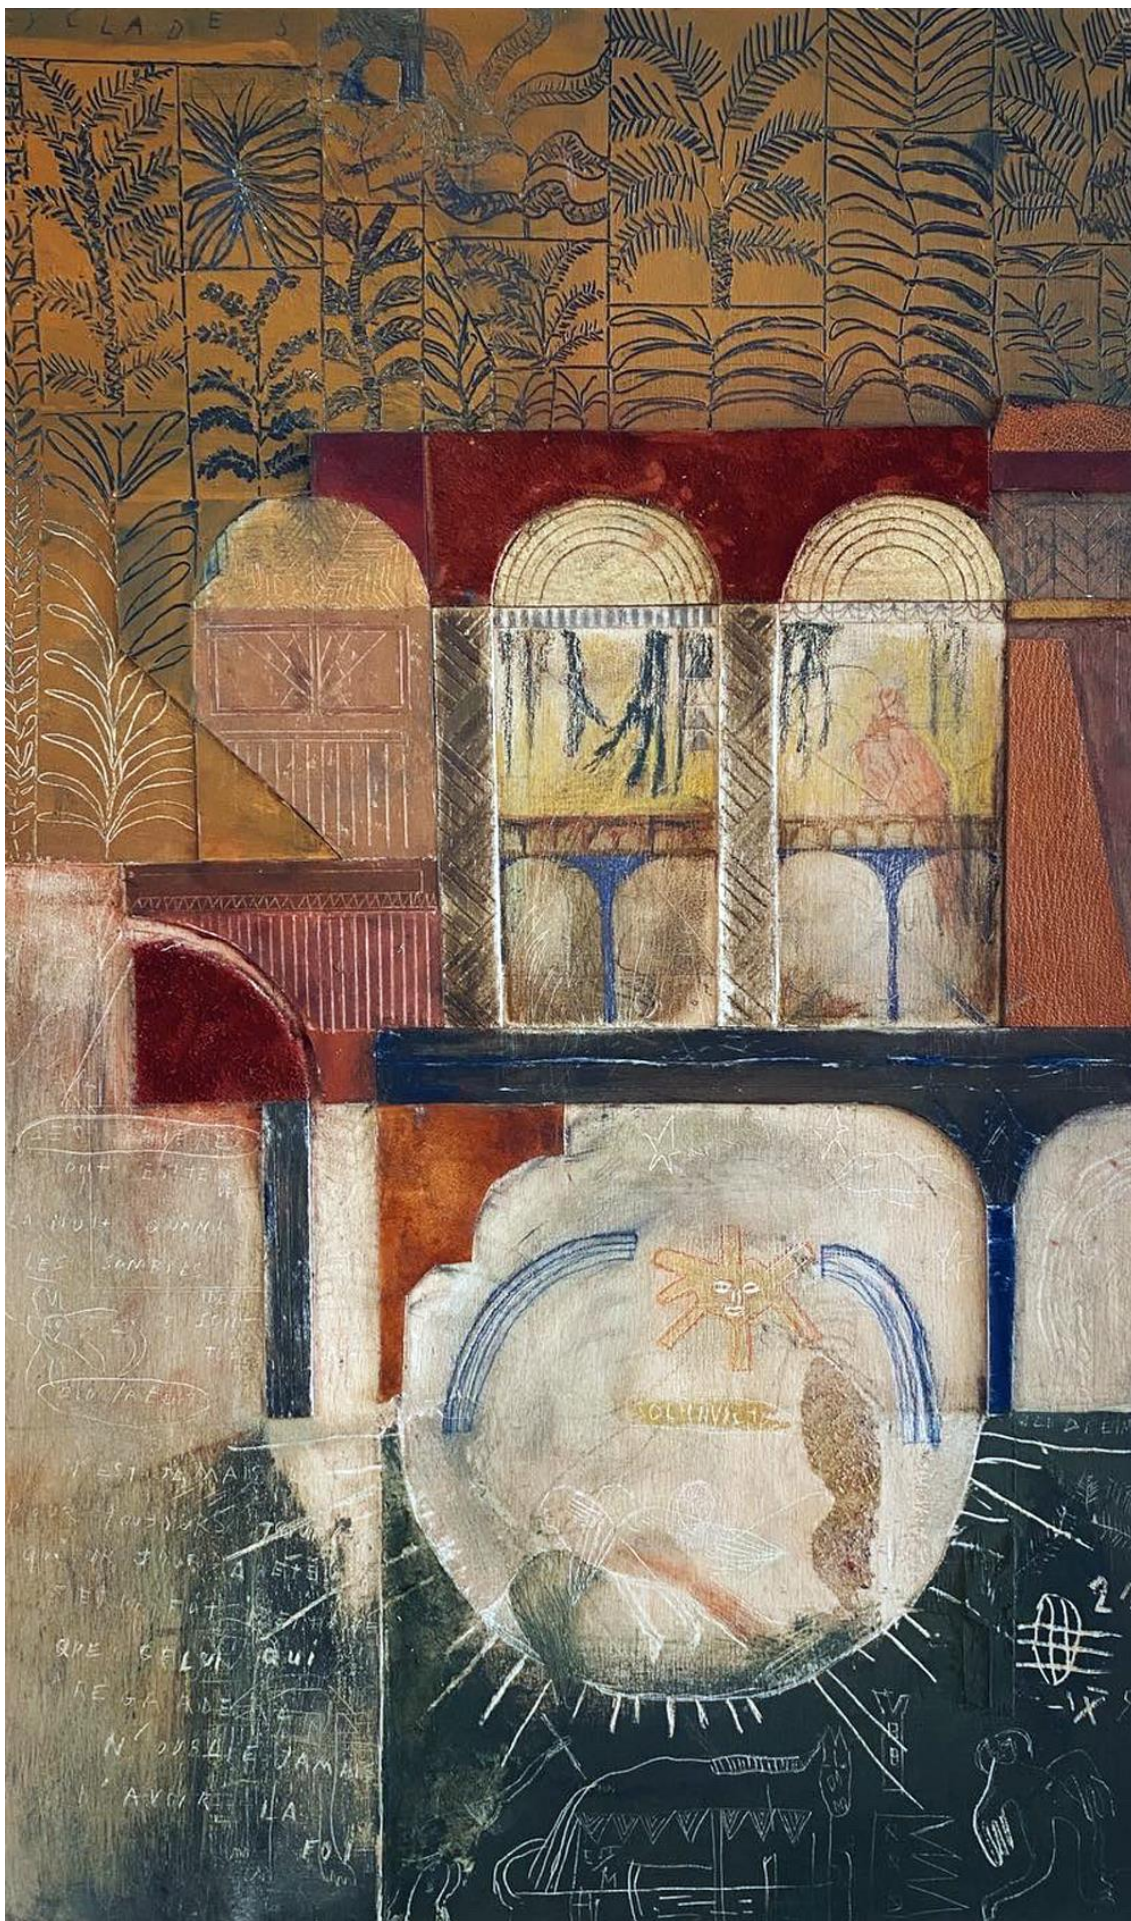

## ABEL BURGER

Drawing Now Art Fair 2023, Paris

*Blue Panthers*, 2022, mixed media on paper, 42x29,7cm

Fauve, 2022, mixed media on paper, 42x29,7cm

*Pardalide*, 2022, mixed media on paper, 42x29,7cm

*Furfur*, 2022, mixed media on paper, 42x29,7cm

latmul, 2022, mixed media on paper, 42x29,7cm

*Vertus cardinales*, 2022, mixed media on paper, 42x29,7cm

*Tropiques*, 2022, mixed media on paper, 42x29,7cm

Gerlingen, 2022, mixed media on paper, 42x29,7cm

*Mercure vivant*, 2023, mixed media on paper, 59,4x42cm

*Sol niger*, 2023, mixed media on paper, 59,4x42cm

*Spectra*, 2023, mixed media on paper, 59,4x42cm

Cyclades, 2022, mixed media on wood, 50x30cm

*Thunderbird*, 2023, mixed media on wood, 50x30cm