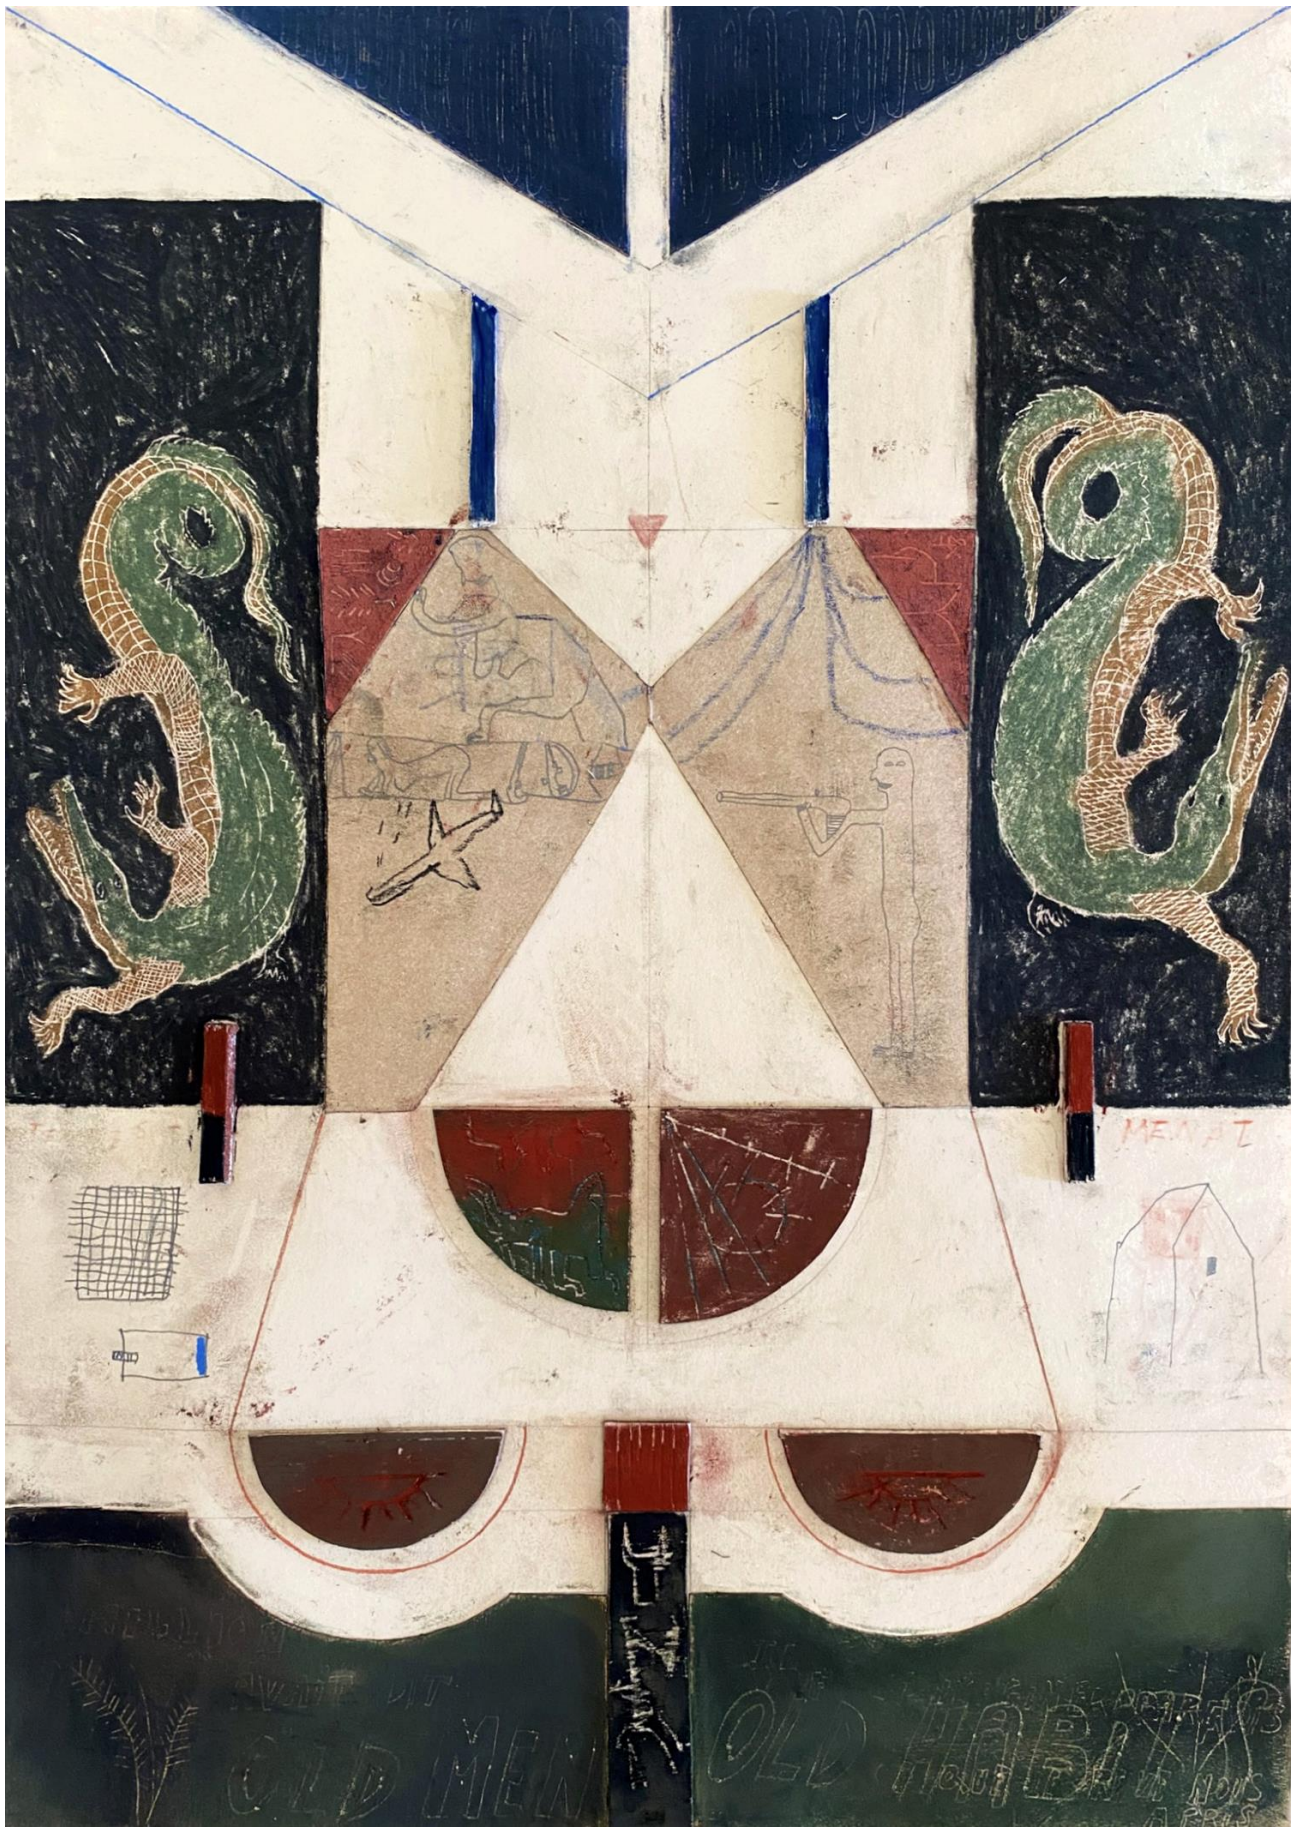

## ABEL BURGER

Drawing Now Art Fair 2023, Paris

*Blue Panthers*, 2022, mixed media on paper, 42x29,7cm

Fauve, 2022, mixed media on paper, 42x29,7cm

*Pardalide*, 2022, mixed media on paper, 42x29,7cm

*Furfur*, 2022, mixed media on paper, 42x29,7cm

latmul, 2022, mixed media on paper, 42x29,7cm

*Vertus cardinales*, 2022, mixed media on paper, 42x29,7cm

*Tropiques*, 2022, mixed media on paper, 42x29,7cm

Gerlingen, 2022, mixed media on paper, 42x29,7cm

*Mercure vivant*, 2023, mixed media on paper, 59,4x42cm

*Sol niger*, 2023, mixed media on paper, 59,4x42cm

*Spectra*, 2023, mixed media on paper, 59,4x42cm

Cyclades, 2022, mixed media on wood, 50x30cm

*Thunderbird*, 2023, mixed media on wood, 50x30cm